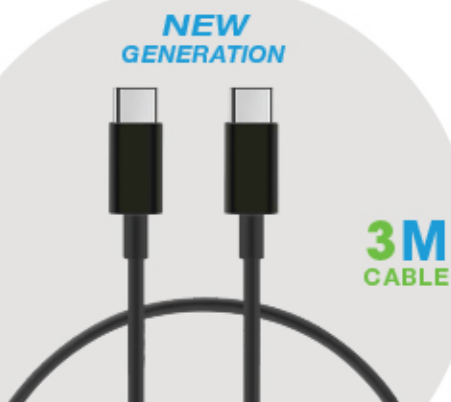

CELL14000
847589034183

Type-C to Type-C Cable

MEGA QUICK

- + Mega extra quick charge **5A**
- + Cable of 3 meters
- + 3 assorted colors: white, black and gun metal
- + Refill of 12 x TYPE-C to TYPE-C A5 Cables (for bowl #CELL15-BOWL and display CELL04-DISP)