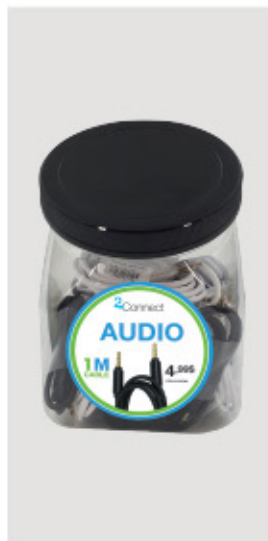

1M
CABLE

CELL12602
847589023187

USB-A to TYPE C Cable

- + 1-meter cable
- + Quick charge **2A**
- + 3 assorted colors: white, black and gun metal
- + Refill of 12 x USB-A to TYPE C Cables for display #CELL03-DISP