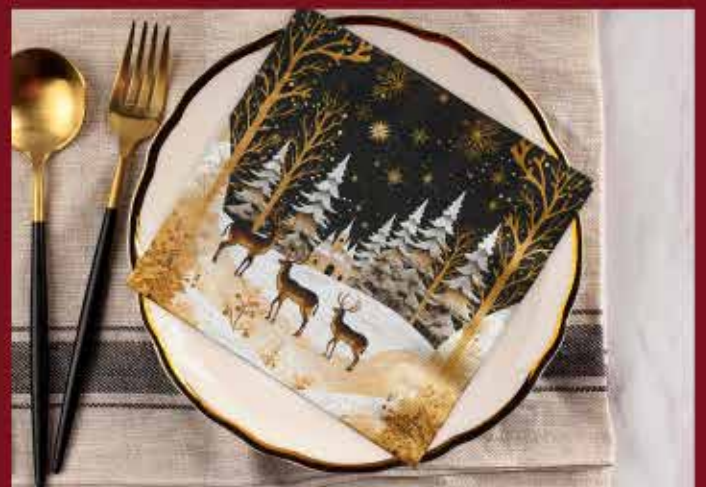

CHRISTMAS NAPKINS

12PC CHRISTMAS NAPKINS ASSORTMENT – 6 DESIGNS (20-PACK, 2 PLY)
NAP-XMAS-07 / 847589018879