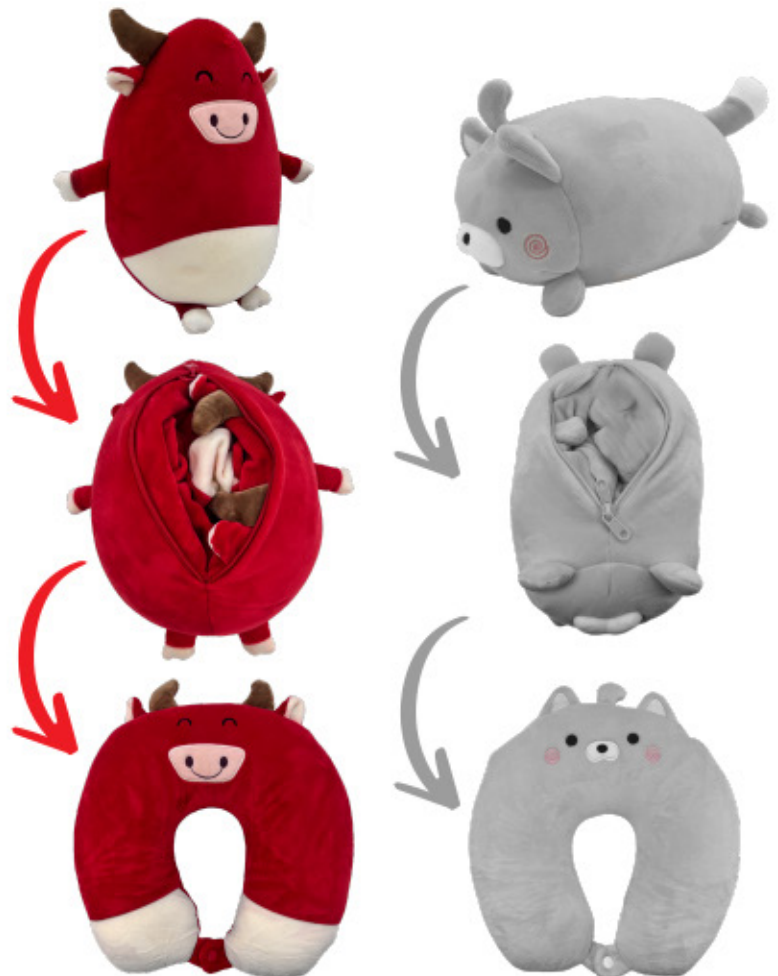

PL-MONS-01

16 pc assortment on
a hanging chain

Plush Height:
5 in

MONSTER

Every night is a bright and reassuring adventure with **glow-in-the-dark monsters!** The **Glow-in-the-dark plushies** have four unique characters to collect. Superior quality for ensured durability and an incredibly soft texture for comforting cuddles.

PL-MONS-01 / 847589054327

TRAVEL PILLOW

PL-TRAVB-001
The Perfect Combo
to Travel Well!

TRAVEL BUDS

Cuddly companions that transform into a comfortable travel pillow in an instant!

- Super soft and high-quality travel pillows.
- Available in two designs: cat and bull.
- 2 in 1 travel pillow & adorable plush toys.
- Equipped with a zipper, each character easily transforms into a travel pillow in an instant.
- The neck support pillow gently cradles the neck, providing optimal support for the head, neck, and shoulders. It also prevents a child's head from tilting in the car seat.
- Perfect for travel, flights, and road trips.
- An excellent last minute gift idea.

PL-TRAVB-001 / 847589044366

PL309

3 models, sold in
12 pc assortment

Plush height:
7 inches

CHRISTMAS BUDDIES JR

The **CHRISTMAS BUDDIES JR** are adorable Christmas stuffed characters to add to your home decor or bedroom during the Holiday Season!